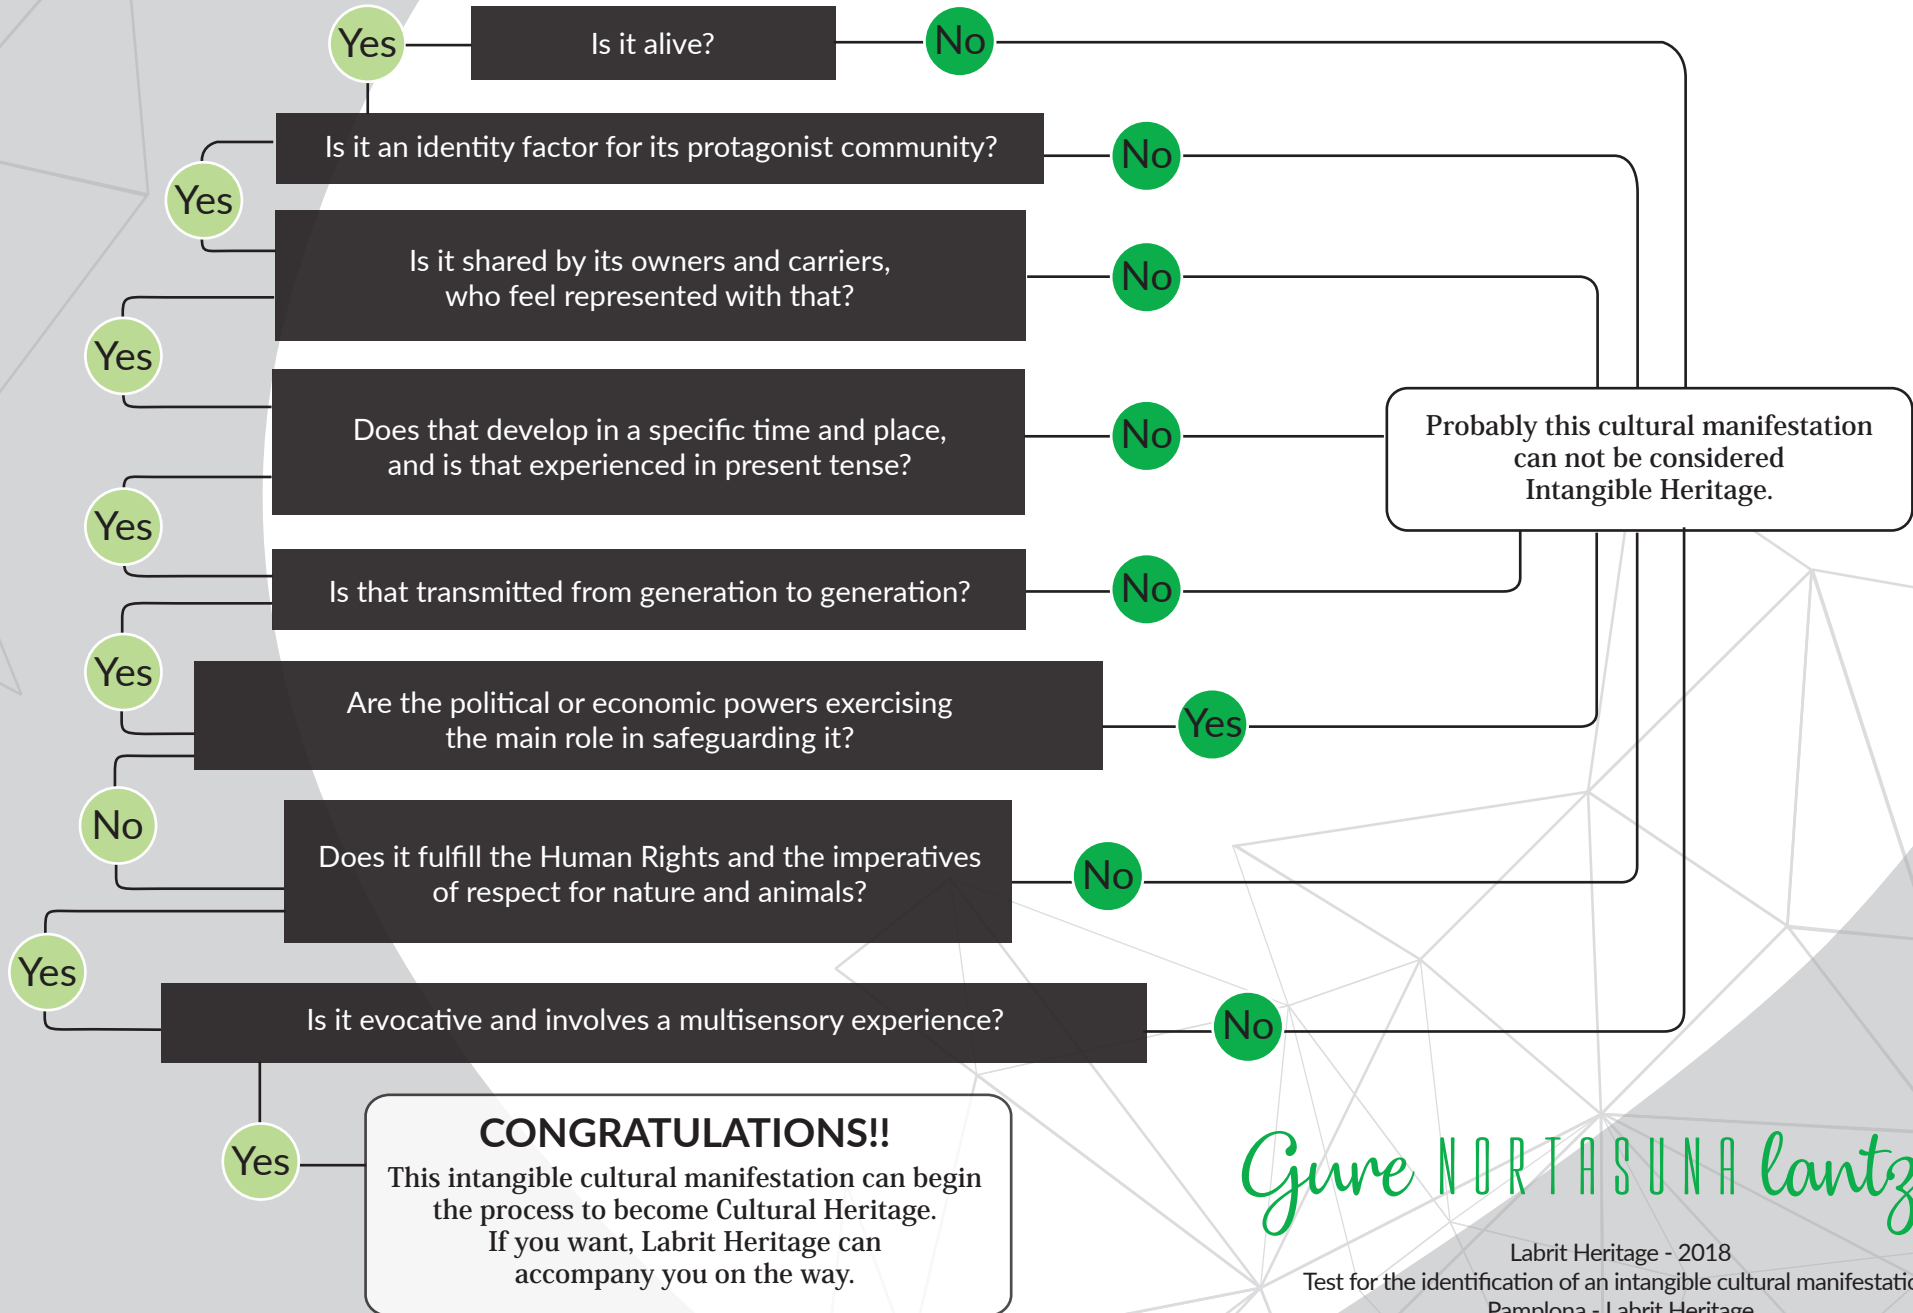

LABRIT TEST

Can this cultural manifestation be considered Intangible Cultural Heritage?

LABRIT
HERITAGE

www.labrit.net

Gure NORTASUNA lantzen

Labrit Heritage - 2018
Test for the identification of an intangible cultural manifestation.
Pamplona - Labrit Heritage